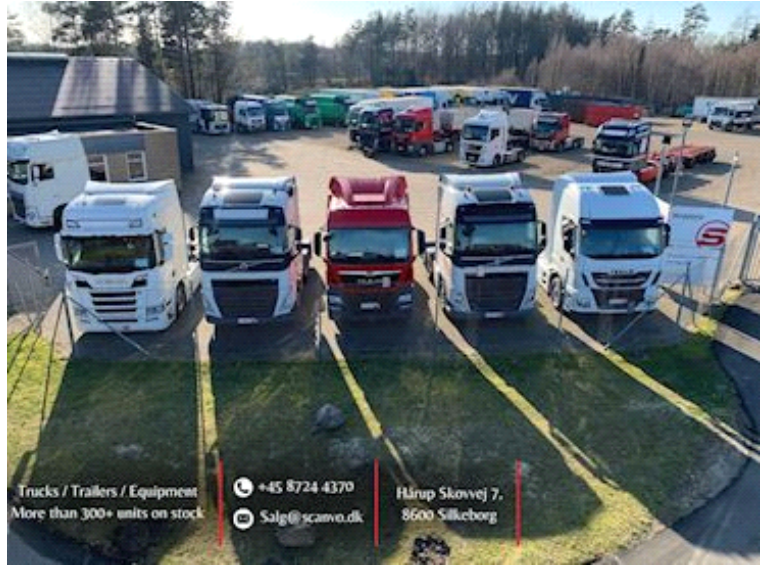

Beskrivelse

Scania G410 LB 8x2*6 HLB

9650 mm low built heavy articulated truck from Boris Karosserifabrik with turning ramps L 2600 mm x W 1250 mm - bed height 1080 mm

Remote control winch - lots of spacious tool boxes - and lots of work lights
3500 kg towing capacity

Full air suspension - 3 steering axles - 5900 mm axle distance - 450 ltr. diesel tank - Opticruise automatic gear shift - CG19 Highline cab with low entry - 1 berth - coffee machine - air conditioning - engine/cabin heater - navigation - radio - refrigerator

In very good condition - delivered with an inspection from 16/7-2025

We can also offer Scania G410 8x2*6 with Hiab 188E3 crane and the same body year 2016

Contact us for further info - salg@scanvo.dk or phone +45 87247370

Visit www.scanvo.dk to see many other units trucks, tractors, trailers, semi-trailers, hoisting containers

Nye og brugte containere
Mere end 100 enheder!

Trucks / Trailers / Equipment
More than 300+ units on stock