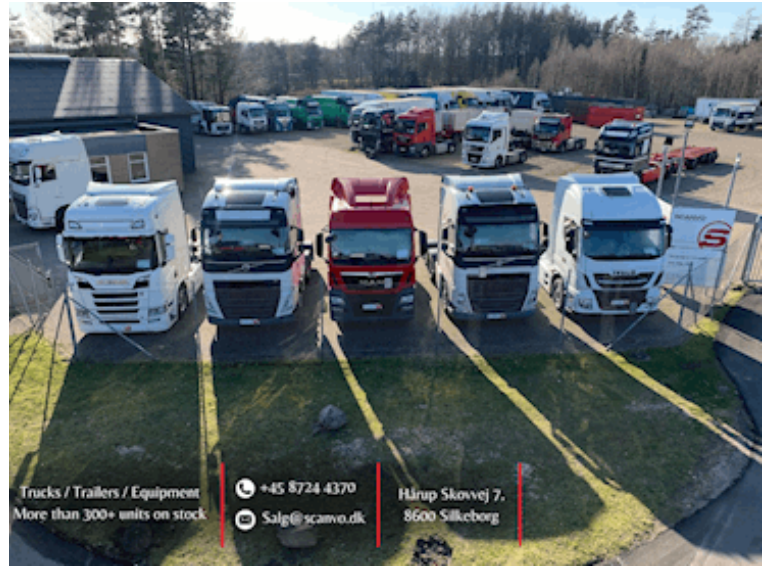

Scanvo Trucks Danmark A/S
Hårup Skovvej 7, Hårup
8600 Silkeborg

Sælger
Salgsafdeling
salg@scanvo.dk
+45 8724 4370
+45 3046 2148 / +45 2498 2148

Basis		Cab		Chassis	
Type	Truck	Cab type	CR19 Highline	Wheelbase mm	3750
Aksel	8x4*4	Number of sleeper berths	2	Axle load, front kg	9000
Stand	Very fine	Rear-view camera	✓	Axle load, rear kg	24000
Registration		Engine cab heater	✓	Toolbox	✓
Model year	2016	Radio	✓	Total length mm	x
Reg. date	20-09-2016	Refrigerator	✓	Hydraulic 2.	✓
Reg. no.	BE80553	Walkie	✓	Hydraulically steered rear axle	✓
Latest inspection	31-07-2025	Navigation	✓	Hydraulic 4	✓
Chassis number (VIN)	YS2R8X40002127228	Leather seats	✓	Brakes	
Ref. no.	7998	Air suspension cab	✓	Disc brake	✓
Engine and transmission		Automatic air conditioning	✓	ABS	✓
Engine	V8	Fahrhaus ausen		Coupling	
Hp	730	Extra Lamps	✓	Air-coupling	Duromatic
Km	635000	Color	Silver Arctic Metallic	Manufacturer	VBG 795 57 mm
Gear box	GRSO905 Opticruise aut shift	Spoilers	✓	Coupling height mm	800
EURO type	6	Xenon Lights	✓	Suspension	
Number of tanks	1	Lightbox	✓	Front, air	✓
Litre of tank	400	extra spotlights	✓	Rear, air	✓
Rear axle, single interchange	✓	additional worklights	✓	Weight	
Adblue litre of tank	80	Tyres		Loading capacity kg	17200
Without clutch pedal	✓	% remaining	xx - xx - xx - xx	Overall weight kg	32000
Prepared PTO MOTOR	✓	Dimensions		Tare weight kg	14800
		385/65R22,5 - 315/80R22,5 -			
		315/80R22,5 - 385/65R22,5			

Nye og brugte containere
Mere end 100 enheder!

Trucks / Trailers / Equipment
More than 300+ units on stock

+45 8724 4370
Salg@scanvo.dk

Hårup Skovvej 7,
8600 Silkeborg