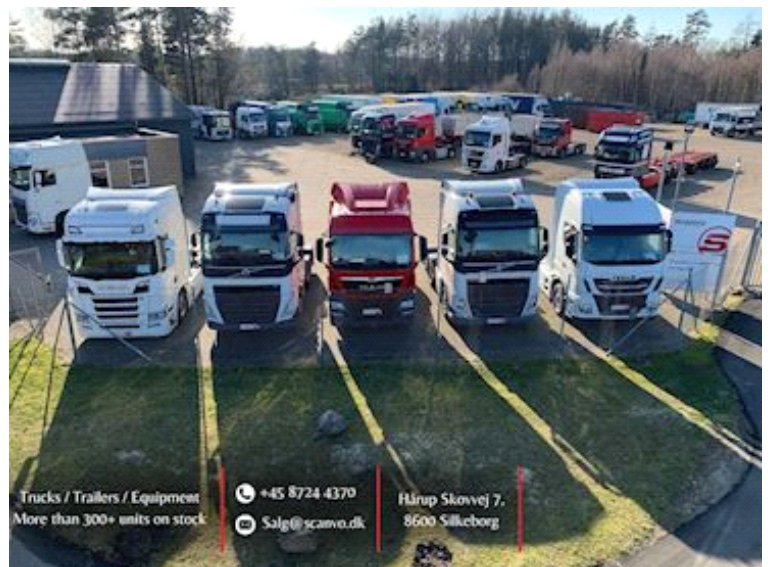

Trucks / Trailers / Equipment
More than 300+ units on stock

+45 8724 4370

Salg@scavo.dk

Hårup Skovvej 7,
8600 Silkeborg