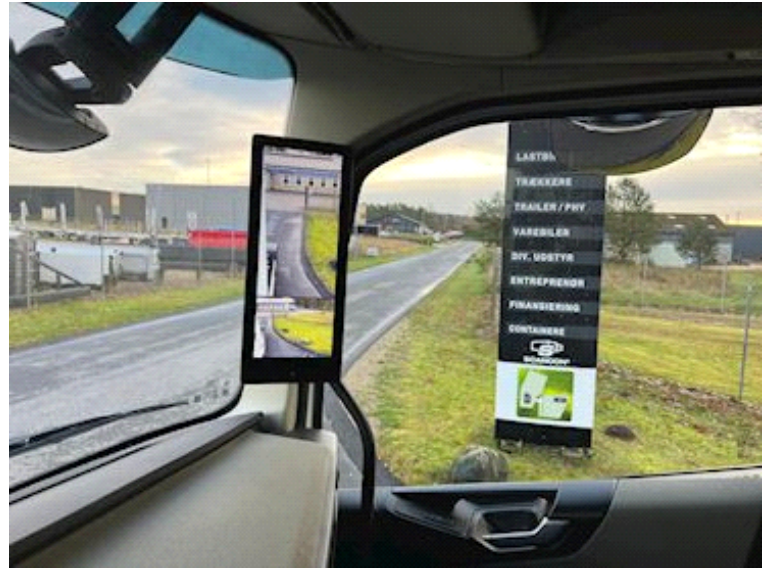

Trucks / Trailers / Equipment
More than 300+ units on stock

+45 8724 4370

Salg@scavo.dk

Hårup Skovvej 7,
8600 Silkeborg