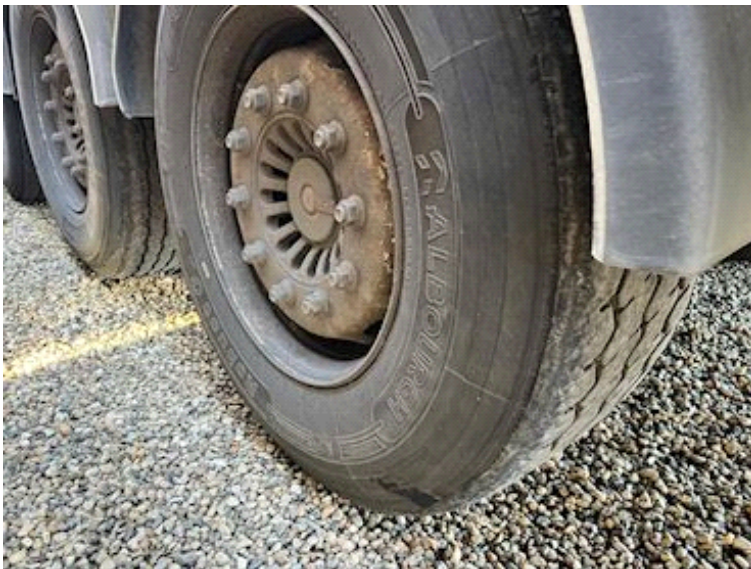

MTDK 13,6 mtr, Curtains

Scanvo Trucks Danmark A/S  
 Hårup Skovvej 7, Hårup  
 8600 Silkeborg

Sælger  
 Salgsafdeling  
 salg@scanvo.dk  
 +45 8724 4370  
 +45 3046 2148 / +45 2498 2148

<b>Basis</b>		<b>Tyres</b>		<b>Weight</b>	
Type	Semi-Trailer	% remaining	60/60 - 80/80 - 60/60	Loading capacity kg	33360
Aksel	3	Dimensions	385/65R22,5	Overall weight kg	40000
Stand	Fine	<b>Registration</b>		Tare weight kg	6640
<b>Suspension</b>		Model year	2016	King pin kg	16000
Air	✓	Reg. date	18-10-2016	<b>Dimensions</b>	
<b>Brakes</b>		Reg. no.	EK7349	Internal height mm	2690
Disc brake	✓	Latest inspection	11-08-2025	Internal width mm	2470
ABS	✓	Chassis number (VIN)	UMTS343DS6AMT4017	Internal length mm	13600
<b>Chassis</b>		Ref. no.	7828	Load highness at side mm	2620
Shaft type	SAF	<b>Doors</b>		<b>Tent</b>	
<b>Truck body / box</b>		Rear doors	✓	Roller roof	✓
Bottom	Finer			Sliding curtain in the sides	✓

MTDK A/S		AMT TRAILER
Fabrikat	Manufacturer	AMT Trailer
Idetnr.	Chassisnr.	UMTS343DS6AMT4017
Totalvægt	Gross mass	45.000 kg.
Aksel 1	Axle 1	9.000 kg.
Aksel 2	Axle 2	9.000 kg.
Aksel 3	Axle 3	9.000 kg.
Aksel 4	Axle 4	as 4
Kingpin fr. 1	Max. kingpin	18.000 kg.