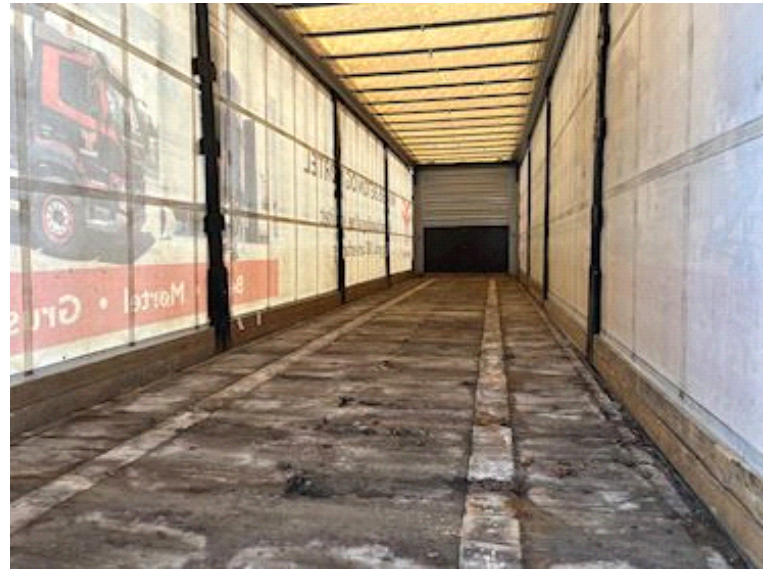

MTDK 13,6 mtr, Curtains

Scanvo Trucks Danmark A/S  
 Hårup Skovvej 7, Hårup  
 8600 Silkeborg

Sælger  
 Salgsafdeling  
 salg@scanvo.dk  
 +45 8724 4370  
 +45 3046 2148 / +45 2498 2148

<b>Basis</b>		<b>Tyres</b>		<b>Weight</b>	
Type	Semi-Trailer	% remaining	60/60 - 80/80 - 60/60	Loading capacity kg	33360
Aksel	3	Dimensions	385/65R22,5	Overall weight kg	40000
Stand	Fine	<b>Registration</b>		Tare weight kg	6640
<b>Suspension</b>		Model year	2016	King pin kg	16000
Air	✓	Reg. date	18-10-2016	<b>Dimensions</b>	
<b>Brakes</b>		Reg. no.	EK7349	Internal height mm	2690
Disc brake	✓	Latest inspection	11-08-2025	Internal width mm	2470
ABS	✓	Chassis number (VIN)	UMTS343DS6AMT4017	Internal length mm	13600
<b>Chassis</b>		Ref. no.	7828	Load highness at side mm	2620
Shaft type	SAF	<b>Doors</b>		<b>Tent</b>	
<b>Truck body / box</b>		Rear doors	✓	Roller roof	✓
Bottom	Finer			Sliding curtain in the sides	✓