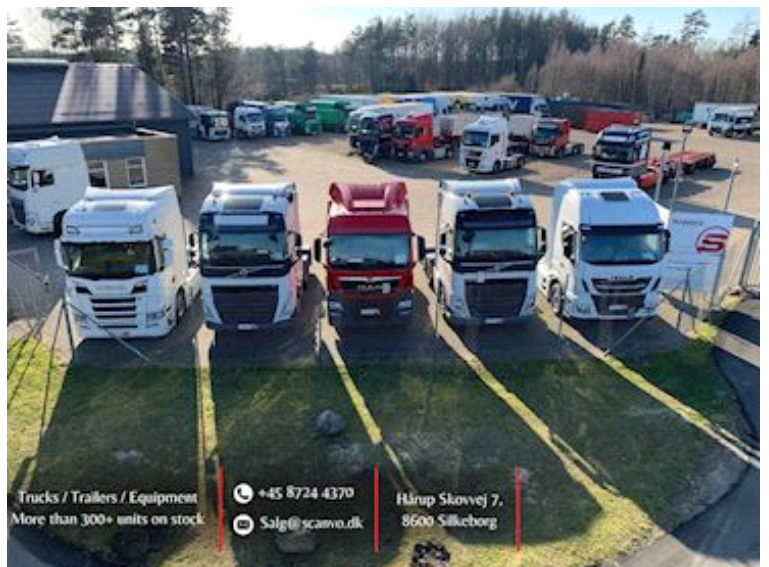

Trucks / Trailers / Equipment
More than 300+ units on stock

+45 8724 4370
Salg@scanvo.dk

Hårup Skovvej 7,
8600 Silkeborg