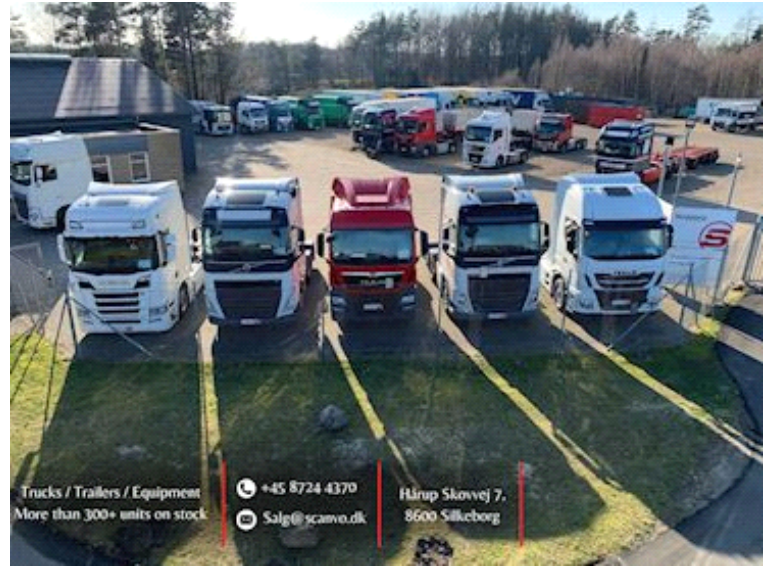

Schmitz WKD 7150 mm - bagdøre, Closed box

Scanvo Trucks Danmark A/S
Hårup Skovvej 7, Hårup
8600 Silkeborg

Sælger
Salgsafdeling
salg@scanvo.dk
+45 8724 4370
+45 3046 2148 / +45 2498 2148

Basis	
Type	Swap bodies
Aksel	
Stand	Fine

Beskrivelse

Schmitz WKD 7150mm swap body - Year 1998

built with standard double container locks for 7150 location: 650 + 5850 + 650 mm.

Internal dimensions: clear dimensions at rear doors 2590 mm - internal length 6975 mm - 2475 mm width - 2640 mm height - Ext. height from bottom lock to top: 2870mm.

Rear doors are a bit tight - 3x lashing rails on each side.

Nice box without significant damage but with traces of use - net weight 2650 kg - total weight 16,000 kg - also suitable for storage.

Check out other interchangeable pallets in the version 7820 + 7450 - 7150 mm in curtain pallets / boxes at www.scanvo.dk - contact us on +45 87244370 - email salg@scanvo.dk

Nye og brugte containere
Mere end 100 enheder!

Trucks / Trailers / Equipment
More than 300+ units on stock

+45 8724 4370
Salg@scanvo.dk

Hårup Skovvej 7,
8600 Silkeborg