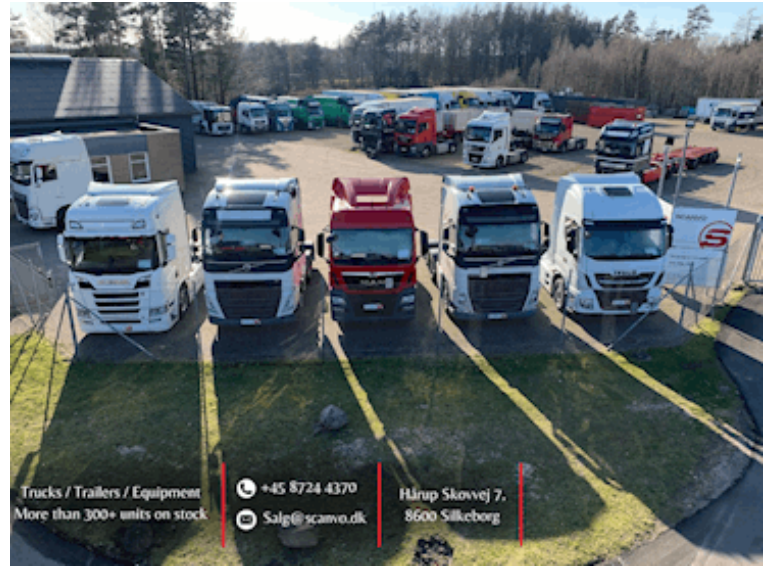

Nye og brugte containere
Mere end 100 enheder!

Trucks / Trailers / Equipment
More than 300+ units on stock

+45 8724 4370
Salg@scanvo.dk

Hårup Skovvej 7,
8600 Silkeborg