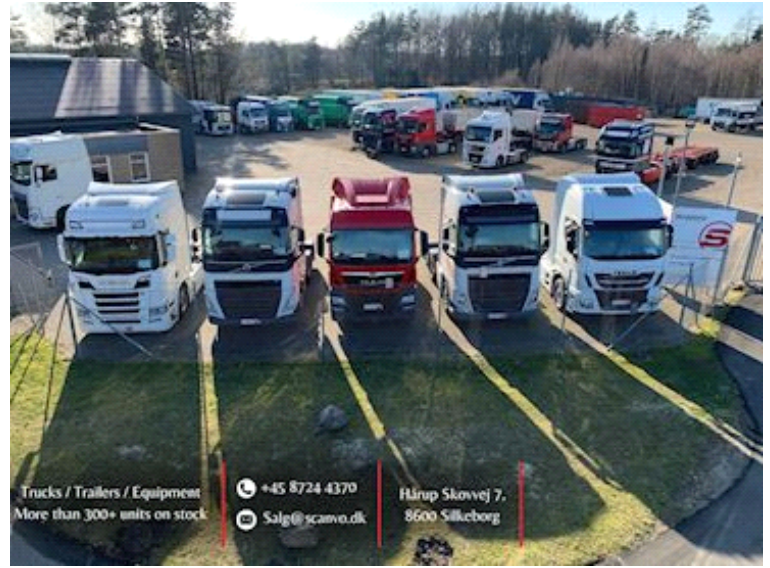

Nye og brugte containere
Mere end 100 enheder!

Trucks / Trailers / Equipment
More than 300+ units on stock

+45 8724 4370

Salg@scanvo.dk

Hårup Skovvej 7,
8600 Silkeborg