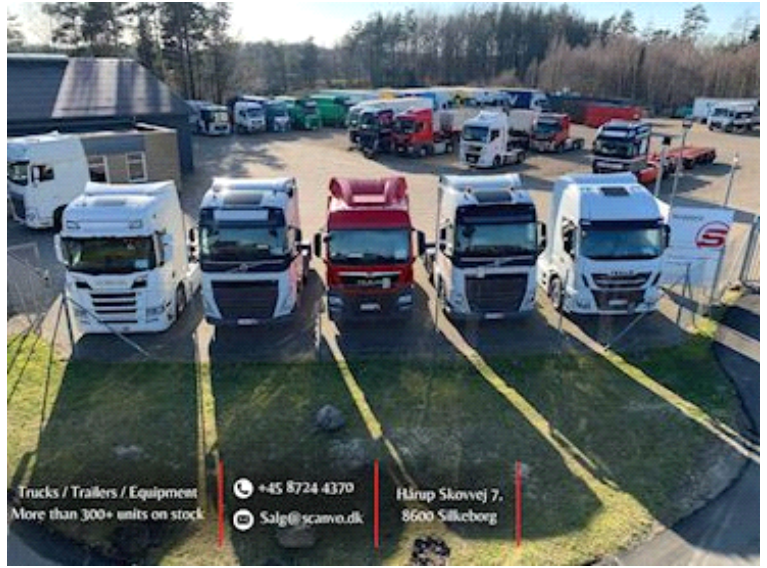

Nye og brugte containere
Mere end 100 enheder!

Trucks / Trailers / Equipment
More than 300+ units on stock

+45 8724 4370

Salg@scanvo.dk

Hårup Skovvej 7,
8600 Silkeborg