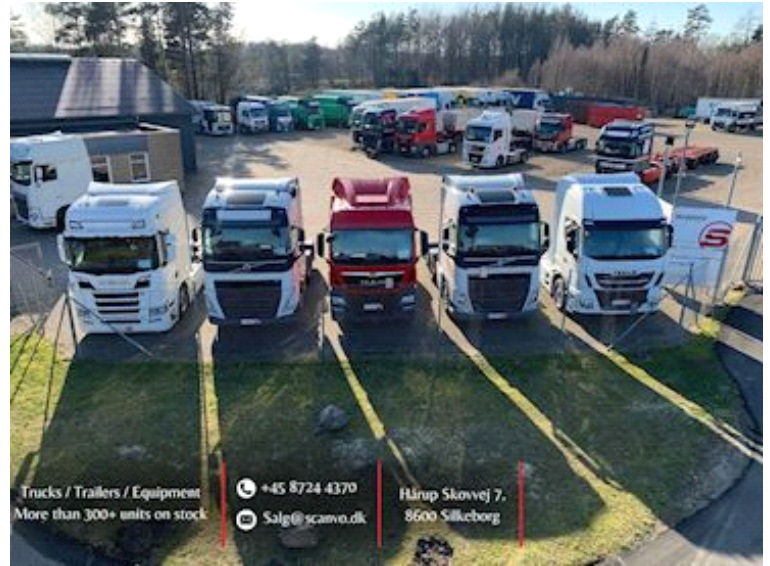

Nye og brugte containere
Mere end 100 enheder!

Trucks / Trailers / Equipment
More than 300+ units on stock

+45 8724 4370
Salg@scanvo.dk

Hårup Skovvej 7,
8600 Silkeborg