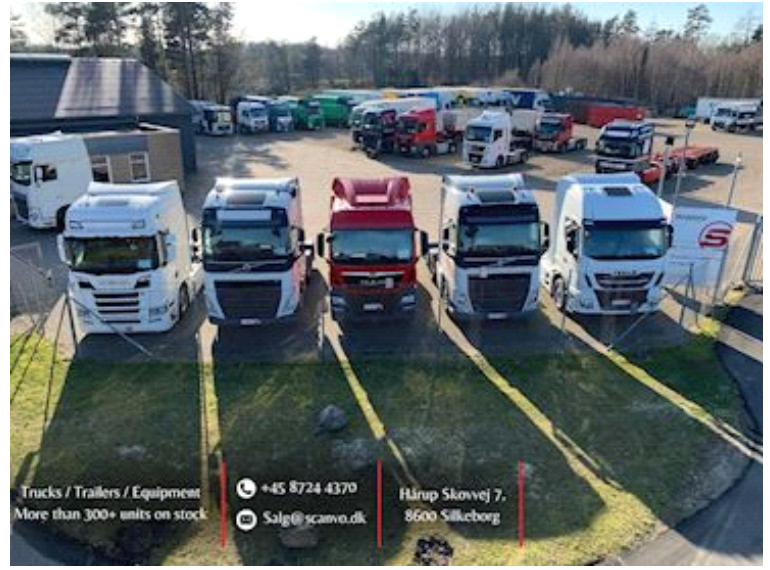

MAN TGS 26-500 6x2-4 LL, Container frame/Container

Scanvo Trucks Danmark A/S
 Hårup Skovvej 7, Hårup
 8600 Silkeborg

Sælger
 Salgsafdeling
 salg@scanvo.dk
 +45 8724 4370
 +45 3046 2148 / +45 2498 2148

Basis	
Type	Truck
Aksel	6x2*4
Stand	Very fine

Fahrhaus ausen	
Color	RAL 9010 white
roof spoiler	✓

Chassis	
Wheelbase mm	4800
Axle load, front kg	8000
Axle load, rear kg	19000
Toolbox	✓
Hydraulically steered rear axle	✓

Tyres	
% remaining	90 - 75 - 50
Dimensions	
315/80R22,5 - 315/70R22,5 - 315/70R22,5	
Brakes	
Disc brake	✓
ABS	✓
Coupling	
Electrical coupling	EBS + 13 polet lysstik
Air-coupling	duromatic
Trailer hitch	✓
Manufacturer	VBG 795
V "KN air"	75
Coupling height mm	800
Suspension	
Front, air	✓
Rear, air	✓
Weight	
Overall weight kg	26000
Tare weight kg	10120
Lift	
Lift kg	2500
Make	Zepro
Radio remote controle	✓
Hight at platform mm	2200
Model year	2016
Model	x
Serie no.	319730

Nye og brugte containere
Mere end 100 enheder!

Trucks / Trailers / Equipment
More than 300+ units on stock

+45 8724 4370

Salg@scanvo.dk

Hårup Skovvej 7,
8600 Silkeborg