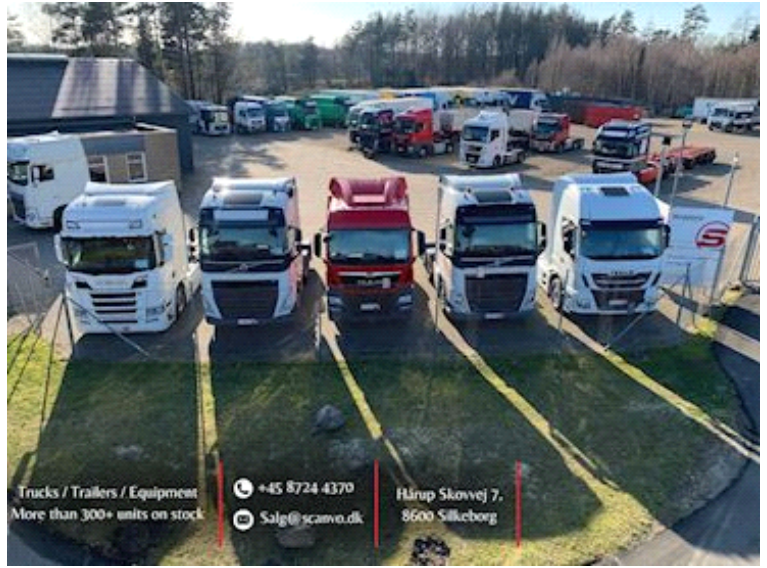

Nye og brugte containere
Mere end 100 enheder!

Trucks / Trailers / Equipment
More than 300+ units on stock

+45 8724 4370
Salg@scanvo.dk

Hårup Skovvej 7,
8600 Silkeborg