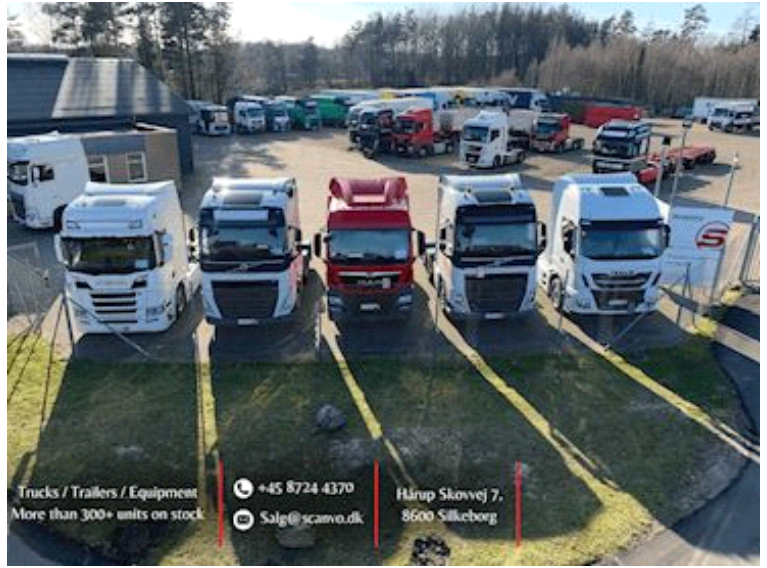

Nye og brugte containere
Mere end 100 enheder!

Trucks / Trailers / Equipment
More than 300+ units on stock

+45 8724 4370
Salg@scanvo.dk

Hårup Skovvej 7,
8600 Silkeborg