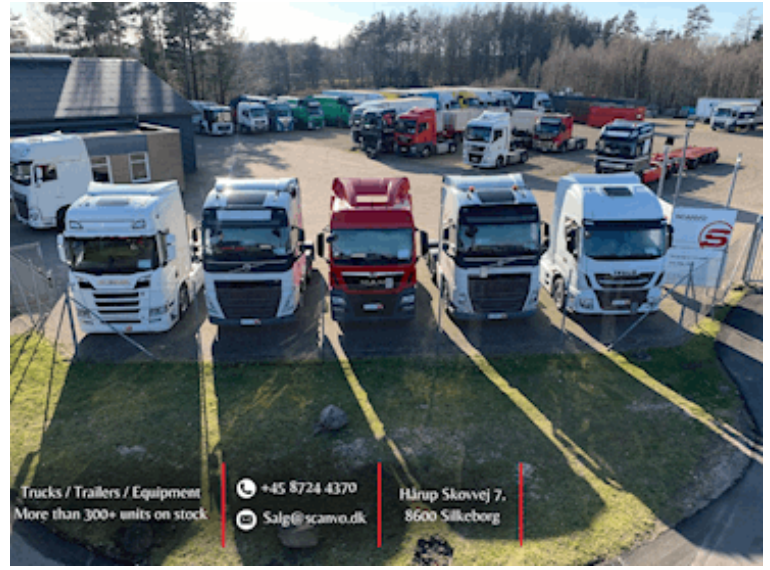

MAN TGX 26-480 6X4/2, Tractor

Scanvo Trucks Danmark A/S
 Hårup Skovvej 7, Hårup
 8600 Silkeborg

Sælger
 Salgsafdeling
 salg@scanvo.dk
 +45 8724 4370
 +45 3046 2148 / +45 2498 2148

Basis	
Type	Tractor Unit
Aksel	4x4/2
Stand	Fine
Registration	
Model year	2009
Reg. date	19-02-2009
Reg. no.	CZ72913
Latest inspection	23-08-2024
Chassis number (VIN)	WMA42XZZX9M541538
Ref. no.	FB
Suspension	
Front, parable	✔
Rear, air	✔

Engine and transmission	
Engine	12419.0 cm3
Hp	480
Km	610000
Gear box	manuel
EURO type	4
Number of tanks	1
EGR non ad-blue	✔
Brakes	
Disc brake	✔
ABS	✔
Tyres	
% remaining	xx
Weight	
Overall weight kg	26000
Tare weight kg	9275
King pin kg	16725

Cab	
Cab type	XLX
Number of sleeper berths	2
Radio	✔
Refrigerator	✔
Chassis	
Wheelbase mm	xxxx
Axle load, front kg	8000
Axle load, rear kg	19000
Hydraulic installation	✔
Hydraulic	✔
Liftable axles	2.
Radial bolster	
Adjustable	✔
Height mm	xxxx

Nye og brugte containere
Mere end 100 enheder!

Trucks / Trailers / Equipment
More than 300+ units on stock

+45 8724 4370
Salg@scanvo.dk

Hårup Skovvej 7,
8600 Silkeborg