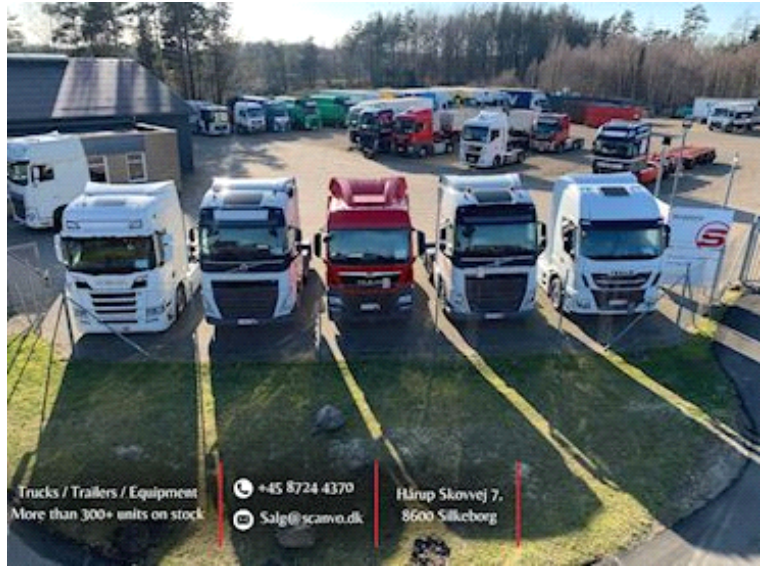

Nye og brugte containere
Mere end 100 enheder!

Trucks / Trailers / Equipment
More than 300+ units on stock

+45 8724 4370
Salg@scanvo.dk

Hårup Skovvej 7,
8600 Silkeborg