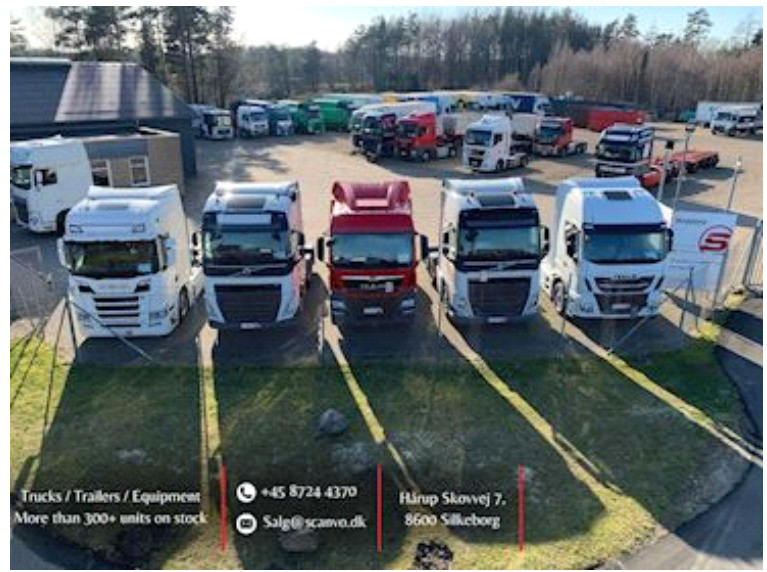

Nye og brugte containere
Mere end 100 enheder!

Trucks / Trailers / Equipment
More than 300+ units on stock

+45 8724 4370
Salg@scanvo.dk

Hårup Skovvej 7,
8600 Silkeborg