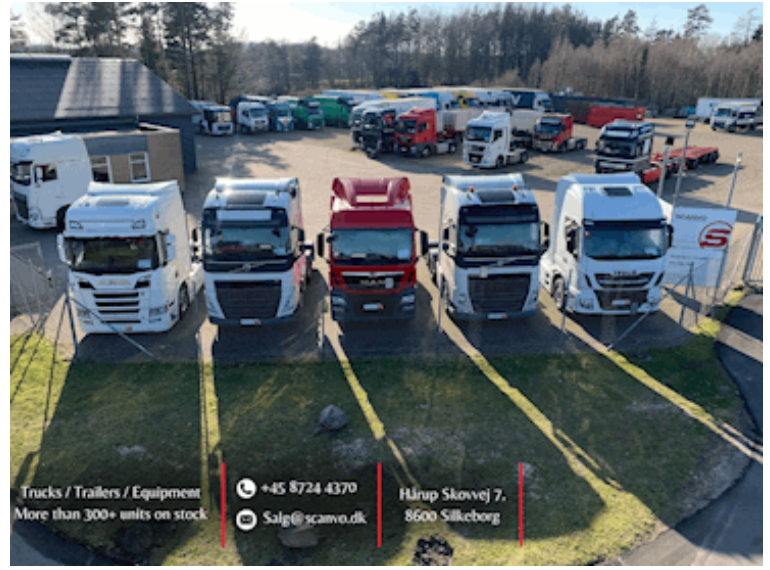

Scania R500 6X2 NB, Tractor

Scanvo Trucks Danmark A/S
 Hårup Skovvej 7, Hårup
 8600 Silkeborg

Sælger
 Salgsafdeling
 salg@scanvo.dk
 +45 8724 4370
 +45 3046 2148 / +45 2498 2148

Basis		Engine and transmission		Cab	
Type	Tractor Unit	Engine	R6	Cab type	CR20H
Aksel	6x2	Hp	500	Number of sleeper berths	2
Stand	Very fine	Km	680000	Radio	✓
Registration		Gear box	GRS905R	Refrigerator	✓
Model year	2019	EURO type	6	Navigation	✓
Reg. date	08-02-2019	Number of tanks	1	Automatic air conditioning	✓
Reg. no.	DM22721	Litre of tank	610	Automatic disaster Brake (FCW)	✓
Ref. no.	7049	Rear axle, single interchange	✓	Chassis	
Suspension		PTO gearbox	✓	Wheelbase mm	2950
Front, air	✓	Without clutch pedal	✓	Axle load, front kg	8000
Rear, air	✓	Fahrhaus ausen		Axle load, rear kg	19000
Brakes		Color	Ivory White	Hydraulic installation	✓
Disc brake	✓	Spoilers	✓	Hydraulic	✓
ABS	✓	Tyres		Radial bolster	
Retarder	✓	% remaining	70 - 90 - 70	Make	JOST
Weight		Weight		Pneumatic	✓
Overall weight kg		Overall weight kg		26000	

Nye og brugte containere
Mere end 100 enheder!

Trucks / Trailers / Equipment
More than 300+ units on stock

+45 8724 4370
Salg@scanvo.dk

Hårup Skovvej 7,
8600 Silkeborg