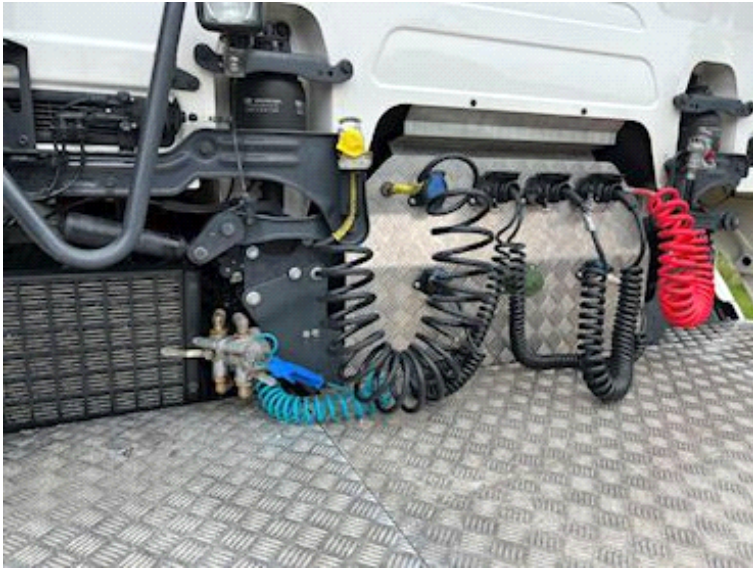

Nye og brugte containere
Mere end 100 enheder!