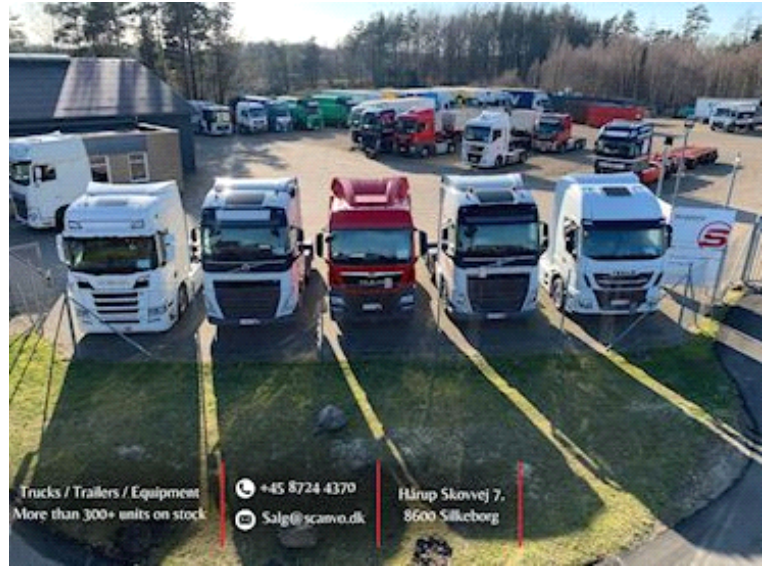

Nye og brugte containere
Mere end 100 enheder!