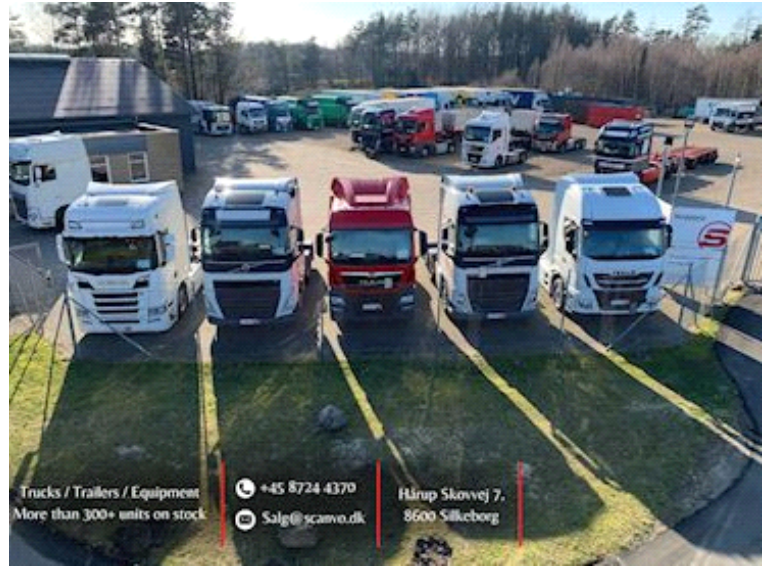

## Beskrivelse

Scania 500S Super 3150mm with hydraulics (Euro 6)

3150mm wheelbase - Air-suspended front and rear - Chassis skirts - Large aluminum cover over chassis - Hydraulic system with 2nd string for tip + walkingfloor - 565 liter fuel tank - 76 liter ad-blue tank - Nato 24V plug - JOST movable stool - Air taps.

At the same time, well equipped with distance radar (ACC), automatic emergency braking (FCW) and lane assistant.

Pt. location in Horsens

Contact Scanvo +45 87244370 or email salg@scanvo.dk

Always more than 300 units in stock - see more at [www.scanvo.dk](http://www.scanvo.dk)

Nye og brugte containere  
Mere end 100 enheder!