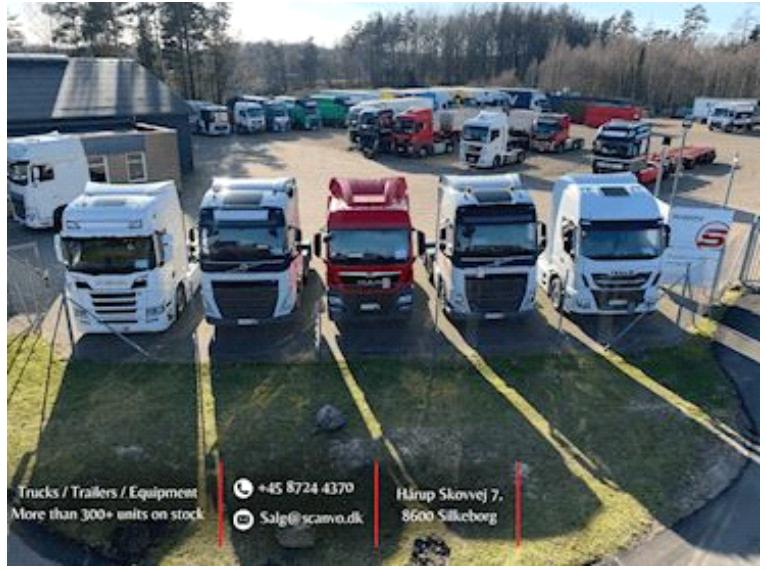

Nye og brugte containere
Mere end 100 enheder!

Trucks / Trailers / Equipment
More than 300+ units on stock

+45 8724 4370

Salg@scanvo.dk

Hårup Skovvej 7,
8600 Silkeborg