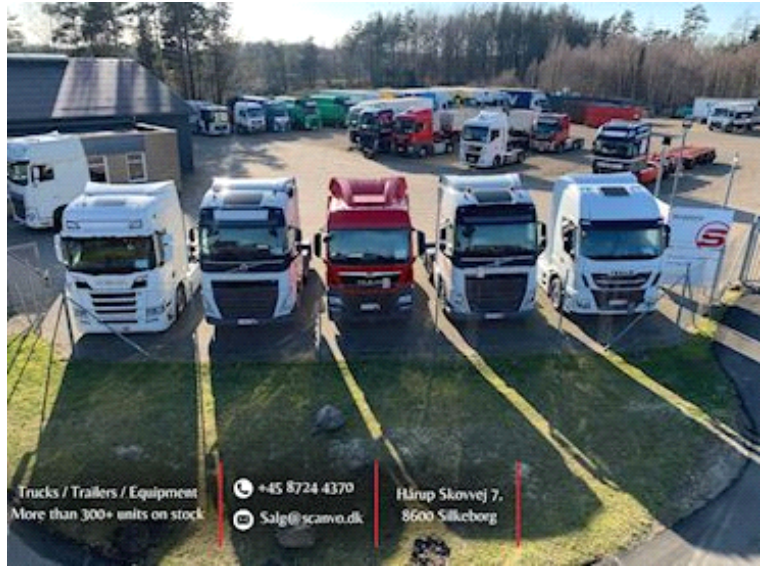

Nye og brugte containere
Mere end 100 enheder!

Trucks / Trailers / Equipment
More than 300+ units on stock

+45 8724 4370

Salg@scanvo.dk

Hårup Skovvej 7,
8600 Silkeborg