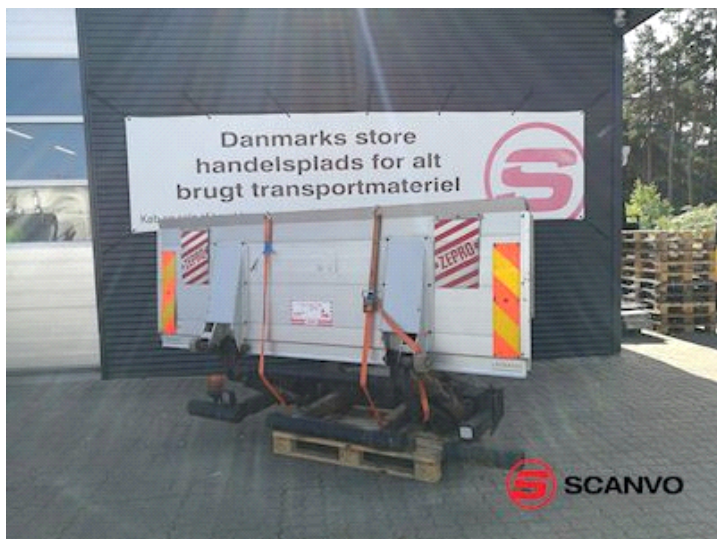

Zepro Z150-155 MA, Lift

Scanvo Trucks Danmark A/S
Hårup Skovvej 7, Hårup
8600 Silkeborg

Sælger
Salgsafdeling
salg@scanvo.dk
+45 8724 4370
+45 3046 2148 / 2498 2148 / 2497 2148

Basis		Registration	
Type	Tail lift	Model year	2009
Aksel			
Stand	Fine		

Beskrivelse

Zepro 1500 kg lift with folding ALU plate model Z150-155 MA year 2009 disassembled from chassis-operable-condition with normal wear and tear

In addition, we have a lot of used lifts in stock as well as many loose parts such as steel and aluminum lift plates and lifting 7 tilt cylinders