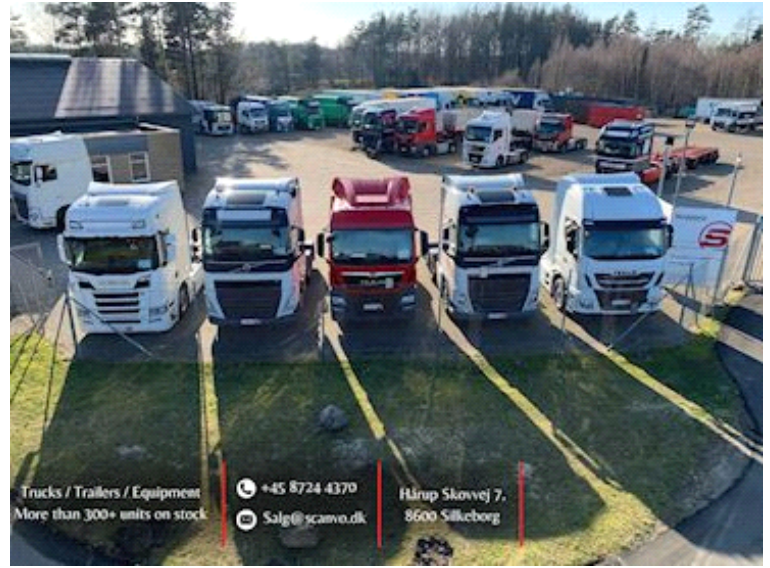

Nye og brugte containere
Mere end 100 enheder!

Trucks / Trailers / Equipment
More than 300+ units on stock

+45 8724 4370
Salg@scanvo.dk

Hårup Skovvej 7,
8600 Silkeborg