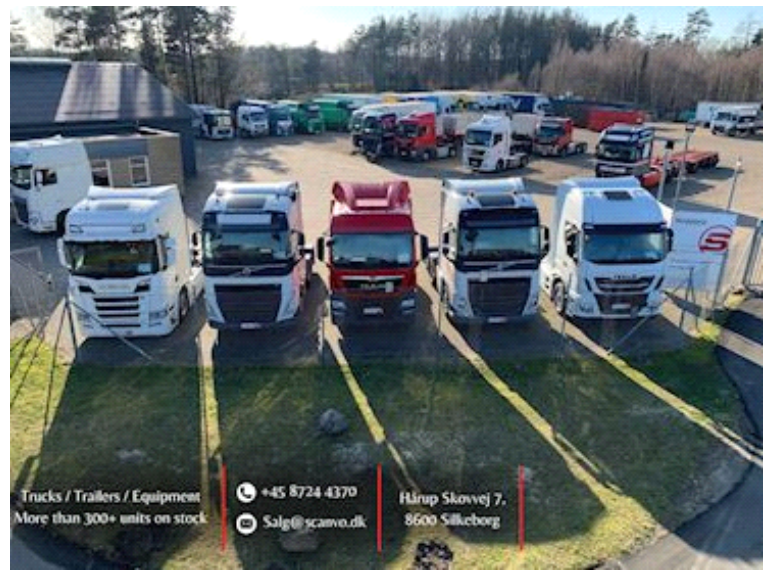

Nye og brugte containere
Mere end 100 enheder!

Trucks / Trailers / Equipment
More than 300+ units on stock

+45 8724 4370
Salg@scanvo.dk

Hårup Skovvej 7,
8600 Silkeborg