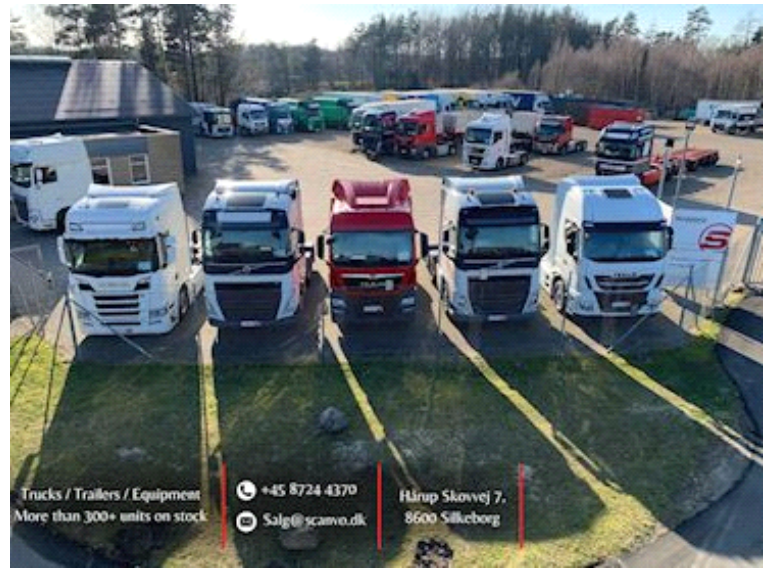

Nye og brugte containere
Mere end 100 enheder!

Trucks / Trailers / Equipment
More than 300+ units on stock

+45 8724 4370

Salg@scanvo.dk

Hårup Skovvej 7,
8600 Silkeborg