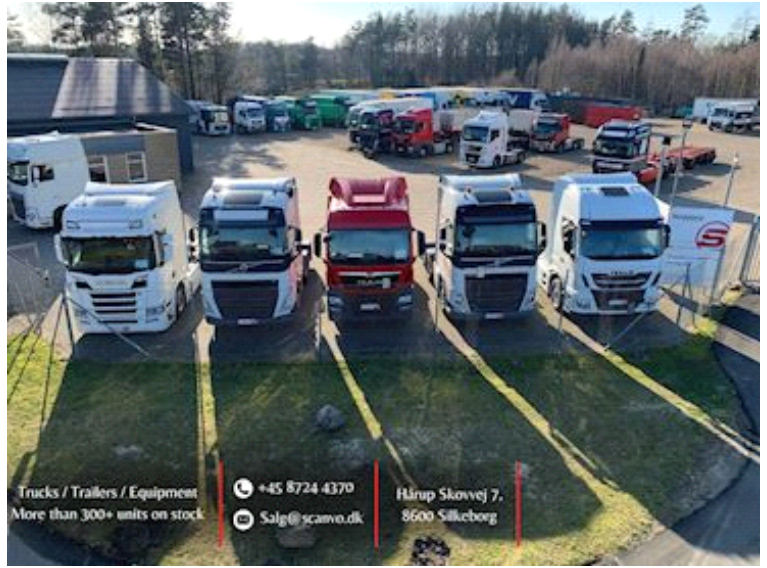

Nye og brugte containere
Mere end 100 enheder!

Trucks / Trailers / Equipment
More than 300+ units on stock

+45 8724 4370
Salg@scanvo.dk

Hårup Skovvej 7,
8600 Silkeborg