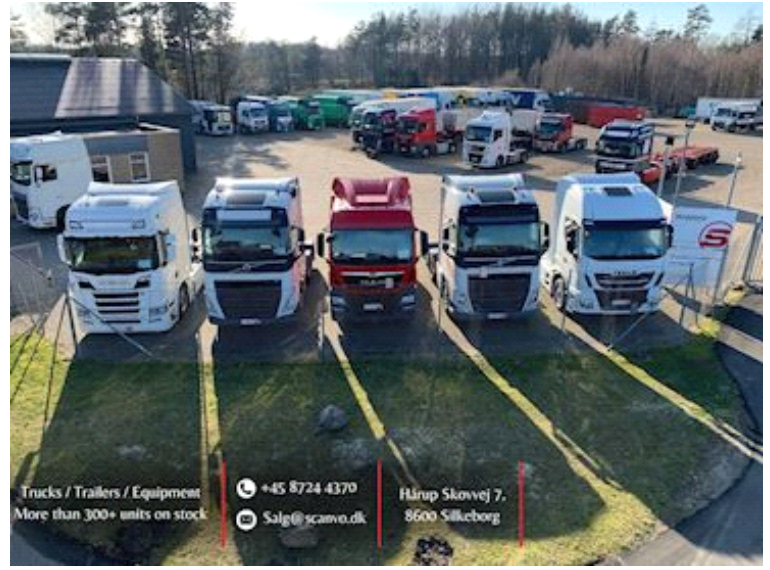

Nye og brugte containere
Mere end 100 enheder!

Trucks / Trailers / Equipment
More than 300+ units on stock

+45 8724 4370

Salg@scanvo.dk

Hårup Skovvej 7,
8600 Silkeborg