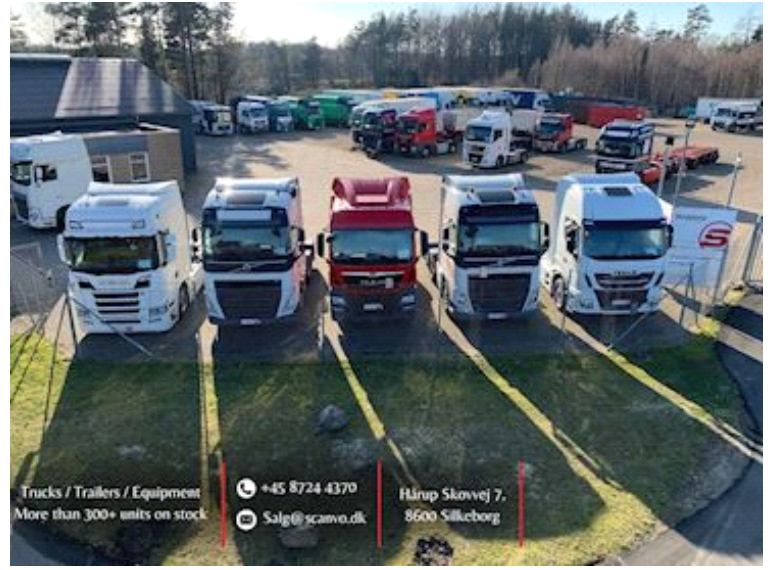

Nye og brugte containere
Mere end 100 enheder!

Trucks / Trailers / Equipment
More than 300+ units on stock

+45 8724 4370
Salg@scanvo.dk

Hårup Skovvej 7,
8600 Silkeborg