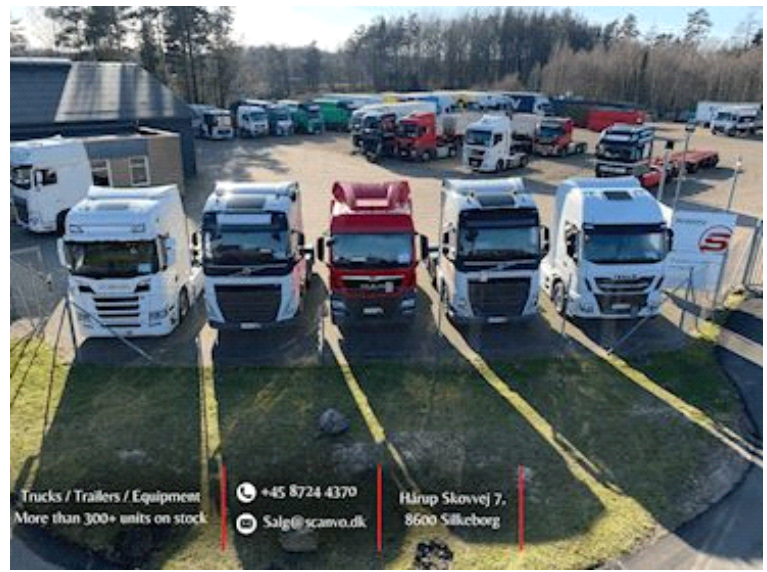

Nye og brugte containere
Mere end 100 enheder!

Trucks / Trailers / Equipment
More than 300+ units on stock

+45 8724 4370
Salg@scanvo.dk

Hårup Skovvej 7,
8600 Silkeborg