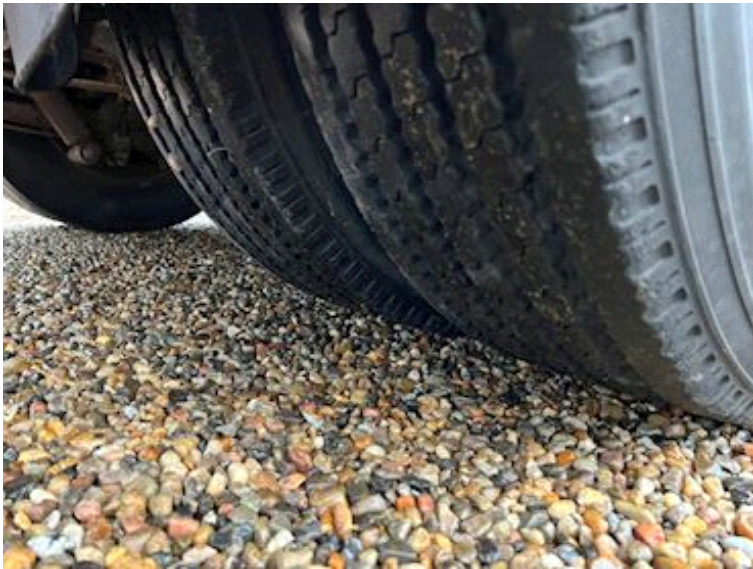

SCANVO
TRUCKS DANMARK A/S

- AN OFFER YOU CAN'T REFUSE