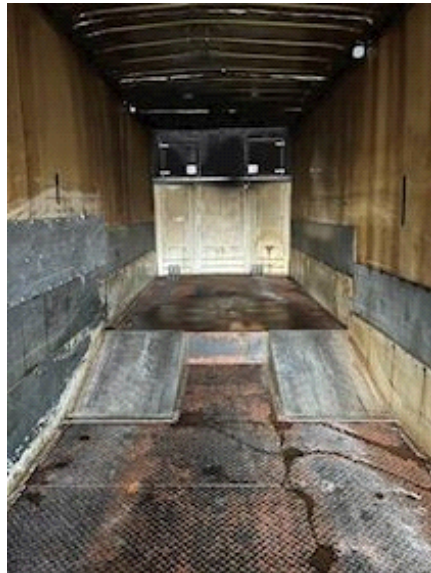

SCANVO
TRUCKS DANMARK A/S

- AN OFFER YOU CAN'T REFUSE