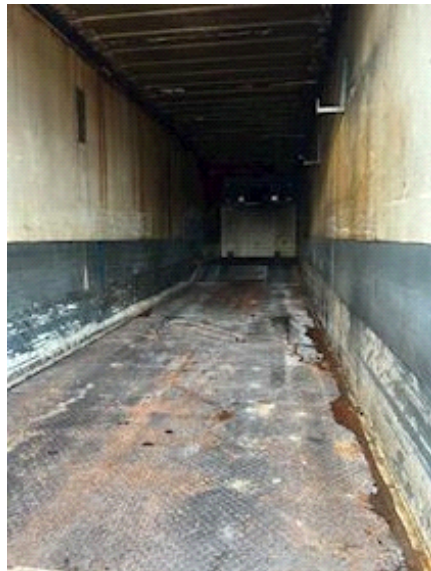

SCANVO
TRUCKS DANMARK A/S

- AN OFFER YOU CAN'T REFUSE