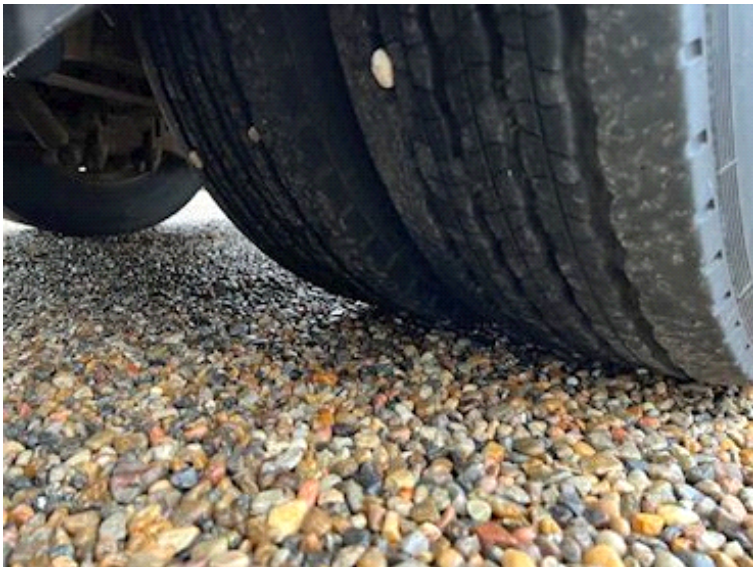

SCANVO
TRUCKS DANMARK A/S

- AN OFFER YOU CAN'T REFUSE