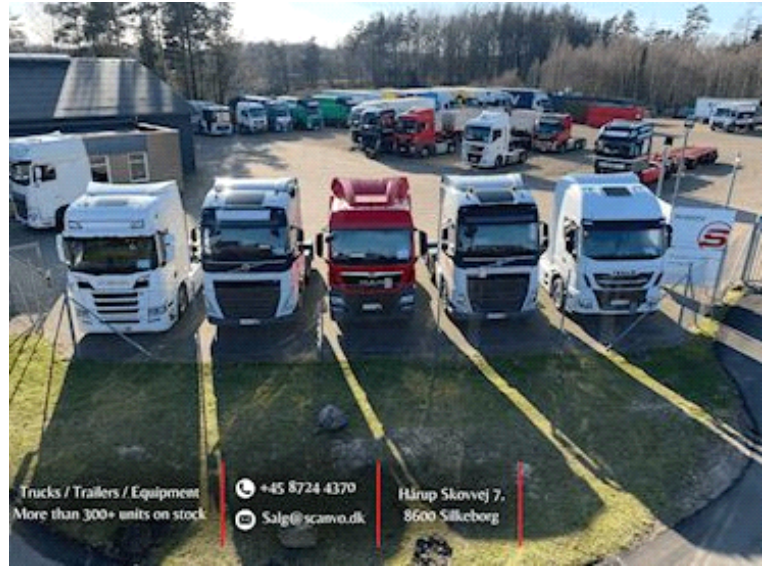

Nye og brugte containere
Mere end 100 enheder!