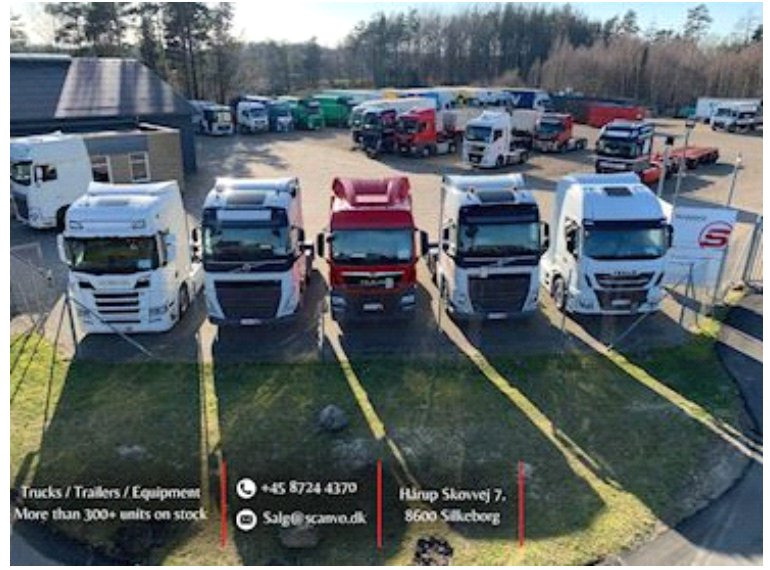

Nye og brugte containere
Mere end 100 enheder!

Trucks / Trailers / Equipment
More than 300+ units on stock

+45 8724 4370
Salg@scanvo.dk

Hårup Skovvej 7,
8600 Silkeborg