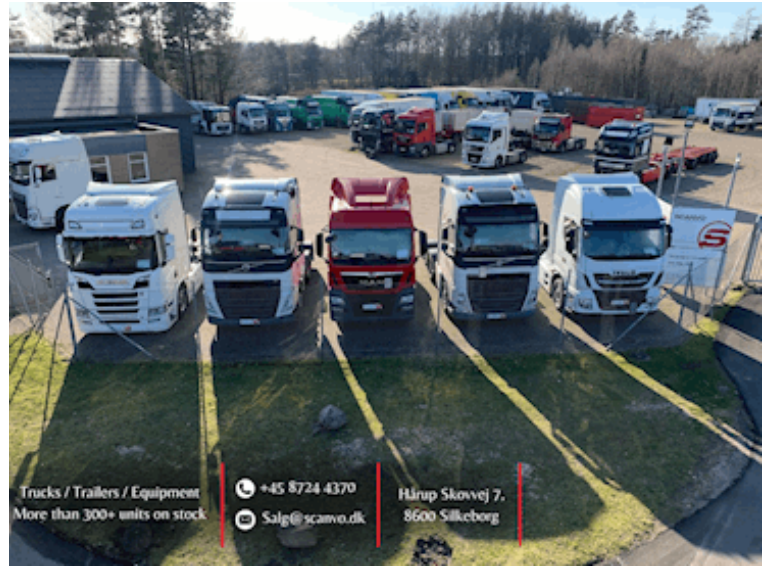

Nye og brugte containere
Mere end 100 enheder!

Trucks / Trailers / Equipment
More than 300+ units on stock

+45 8724 4370
Salg@scanvo.dk

Hårup Skovvej 7,
8600 Silkeborg