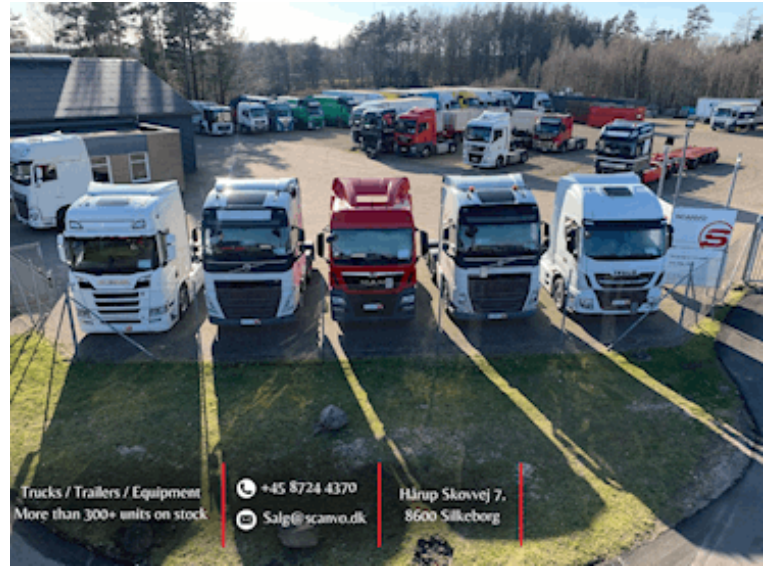

Scanvo Trucks Danmark A/S
Hårup Skovvej 7, Hårup
8600 Silkeborg

Sælger
Salgsafdeling
salg@scanvo.dk
+45 8724 4370
+45 3046 2148 / 2498 2148 / 2497 2148

Basis		Cab		Tyres	
Type	Truck	Cab type	Globetrotter	% remaining	20 - 60 - 60
Aksel	6x2*4	Number of sleeper berths	1	Dimensions	385/65R22,5 - 315/80R22,5 - 385/65R22,5
Stand	Very fine	Mirror camera	✓	Brakes	
Registration		Rear-view camera	✓	Disc brake	✓
Model year	2015	Engine cab heater	✓	ABS	✓
Reg. date	28-10-2015	Equipment kit	Komfort+	Engine brake	VEB+
Reg. no.	XX12920	Radio	✓	Coupling	
Latest inspection	26-07-2024	Refrigerator	✓	Air-coupling	duromatic
Chassis number (VIN)	yv2xt40c4eb690344	Leather seats	✓	Trailer hitch	✓
Ref. no.	7577	Distance radar	✓	Manufacturer	VBG 795
Engine and transmission		Load Indicator	✓	Coupling height mm	650
Hp	500	Multifunction steering wheel	✓	Suspension	
Km	422000	Air suspension cab	✓	Front, air	✓
Gear box	I-shift aut	Automatic disaster Brake (FCW)	✓	Rear, air	✓
EURO type	6	Leather seats	✓	Weight	
Number of tanks	1	Fahrhaus ausen		Overall weight kg	26000
Litre of tank	405	Warninglight	✓	Tare weight kg	13010
Rear axle, single interchange	✓	Color	Blåmetallic	Hook lift	
Ad-blue	✓	Xenon Lights	✓	Make	Hiab
Adblue litre of tank	64	Lightbox	✓	Load capacity	xx
Without clutch pedal	✓	Fog lights	✓	Serial number	x
Chassis		Blitz lights	✓	Model year	2015
Wheelbase mm	4600	Lamp boom on rear wall	✓	Removable hook	✓
Axle load, front kg	9000			Max container messure mm	xx
Axle load, rear kg	19000				
Toolbox	✓				
Total length mm	xx				
Hydraulic 2.	✓				
Working light	✓				
Hydraulically steered rear axle	✓				

Nye og brugte containere
Mere end 100 enheder!

Trucks / Trailers / Equipment
More than 300+ units on stock

+45 8724 4370
Salg@scanvo.dk

Hårup Skovvej 7,
8600 Silkeborg