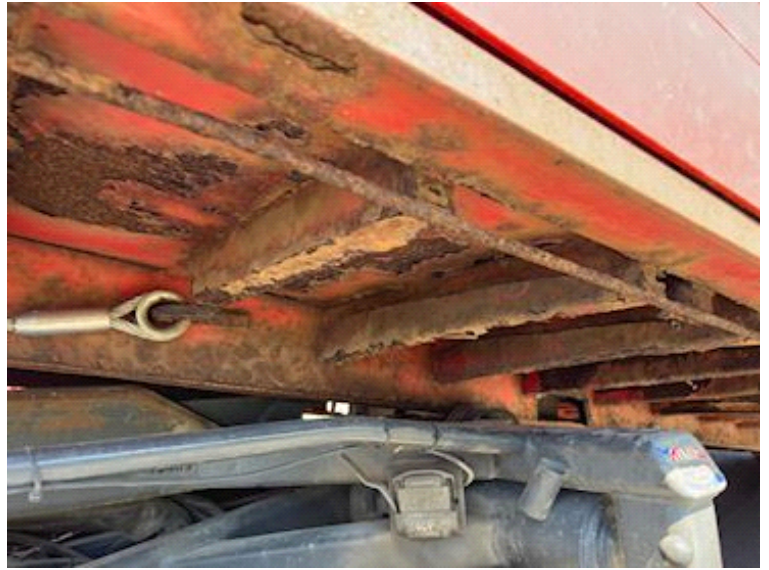

Basis		Container		Hoist	
Type	Containers	Center roll		Wire	
Aksel			✓		✓
Stand	Fine	Dimensions		Truck body / box	
Registration		External width mm	2550	Bottom	stål - pæn jævn
Model year	ukendt	External length mm	6450	Headboard	✓
Chassis number (VIN)	5090	Internal height mm	500	Height of boards mm	500
Ref. no.	3904	Internal width mm	2460	Kinnegrip	✓
		Internal length mm	6300	Make	ukendt
				Foldable lashing rings	✓