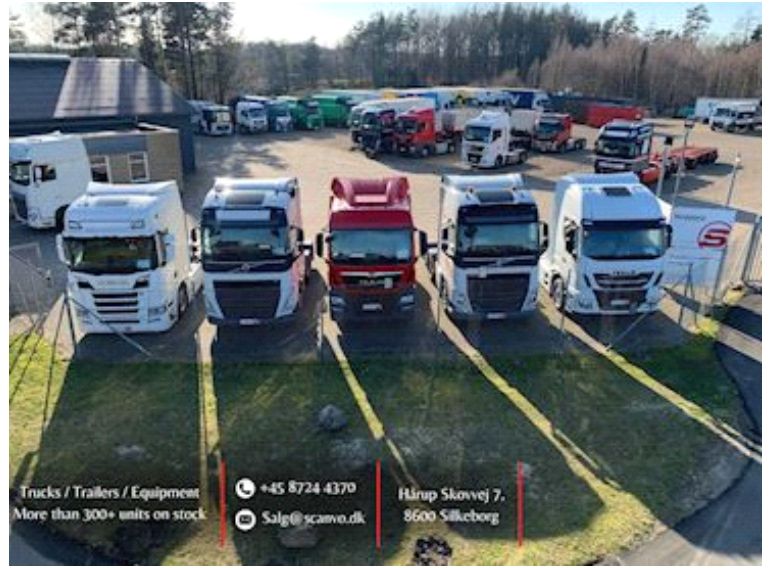

Volvo FH500 6x2 3000, Tractor

Scanvo Trucks Danmark A/S
 Hårup Skovvej 7, Hårup
 8600 Silkeborg

Sælger
 Salgsafdeling
 salg@scanvo.dk
 +45 8724 4370
 +45 3046 2148 / 2498 2148 / 2497 2148 / 4011 0944

Basis		Suspension		Cab	
Type	Tractor Unit	Front, parable	✓	Number of sleeper berths	2
Aksel	6x2	Rear, air	✓	Sunroof	✓
Stand	Very fine	Brakes		Radio	✓
Registration		Disc brake	✓	Refrigerator	✓
Model year	2022	ABS	✓	Cab airheater	✓
Reg. date	27-01-2022	Engine brake	✓	Digital tachograph	✓
Latest inspection	22-03-2023	Engine brake	VEB	Distance radar	✓
Chassis number (VIN)	YV2RT40C9NA893907	Fahrhaus ausen		Cruise control	✓
Ref. no.	10905-28	Color	White	Load Indicator	✓
Engine and transmission		Spoilers	✓	Multifunction steering wheel	✓
Hp	500	Chassis		Bluetooth	✓
Km	166000	Wheelbase mm	3000	Automatic air conditioning	✓
EURO type	6	Axle load, front kg	8000	Radial bolster	
Number of tanks	2	Axle load, rear kg	11500+7500	Make	JOST
Rear axle, single interchange	✓	Tyres		Pneumatic	✓
Ad-blue	✓	% remaining	80/70 - 80/80 - 60/80	Weight	
Without clutch pedal	✓	Dimensions		Loading capacity kg	18475
		315/70R22,5 - 315/70R22,5 - 315/60R22,5		Overall weight kg	26000
				Tare weight kg	9525

Beskrivelse

Volvo FH500 6x2 tractor unit (Euro 6)

3000mm wheelbase - Front parabolic springs, rear air suspension - Air movable JOST stool - 2 tanks - Spoiler set - VEB engine brake.

sleeper cabin with 2 berths - Sunroof - Refrigerator - Cabin heater - Load indicator - Bluetooth - Automatic air conditioning.

Pt. location in Horsens

Contact Scanvo +45 87244370 or email salg@scanvo.dk

Always more than 300 units in stock - see more at www.scanvo.dk

Nye og brugte containere
Mere end 100 enheder!

Trucks / Trailers / Equipment
More than 300+ units on stock