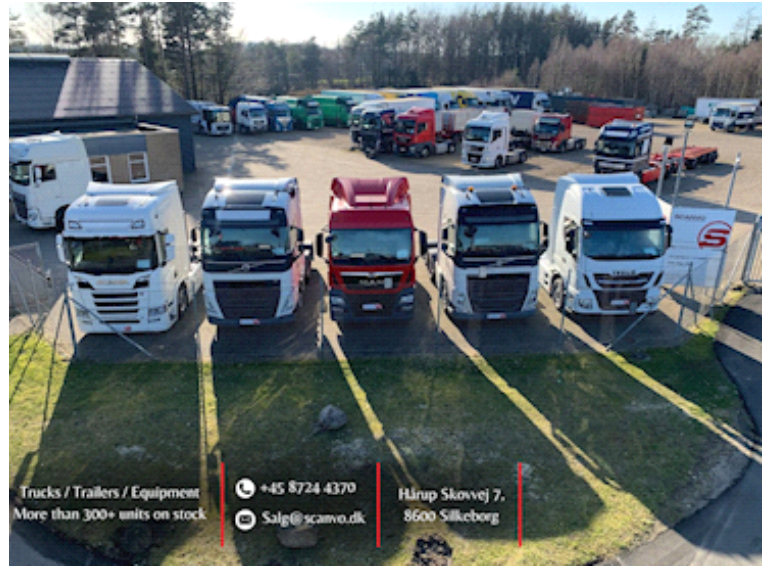

Scania 500S A6x2NB 3150 Super, Tractor

Scanvo Trucks Danmark A/S
Hårup Skovvej 7, Hårup
8600 Silkeborg

Sælger
Salgsafdeling
salg@scanvo.dk
+45 8724 4370
+45 3046 2148 / 2498 2148 / 2497 2148

Basis		Brakes		Cab	
Type	Tractor Unit	Disc brake	✓	Cab type	CS20H
Aksel	6x2	ABS	✓	Number of sleeper berths	2
Stand	Brand new	Retarder	✓	Engine cab heater	✓
Registration		Fahrhaus ausen		Sunroof	
Model year	2024	Color	White	Radio	✓
Ref. no.	10990-42	Spoilers	✓	Refrigerator	✓
Brand new	✓	Chassis		Navigation	✓
Engine and transmission		Wheelbase mm	3150	Lane-assistent	✓
Engine	DC13 174 SUPER	Axle load, front kg	8000	Digital tachograph	✓
Hp	500	Axle load, rear kg	11500+7500	Distance radar	✓
Km	1000	Hydraulic installation	✓	Cruise control	✓
Gear box	G33CM1	Closed sides	✓	Load Indicator	✓
EURO type	6	Hydraulic 2.	✓	Multifunction steering wheel	✓
Number of tanks	1	Aluminium cover	✓	Air suspension cab	✓
Litre of tank	565	Tyres		Regen-Sensor	✓
Rear axle, single interchange	✓	% remaining	100	Bluetooth	✓
Ad-blue	✓	Dimensions		Automatic air conditioning	✓
Adblue litre of tank	76	385/65R22,5 - 315/70R22,5 - 315/70R22,5		Automatic disaster Brake (FCW)	✓
Suspension		Radial bolster		Leather seats	✓
Front, air	✓	Make	JOST	Weight	
Rear, air	✓	Adjustable	✓	Overall weight kg	26000
				Total weight, low loader kg	70000

Beskrivelse

Scania 500S Super 3150mm with hydraulics (Euro 6)

3150mm wheelbase - Air-suspended front and rear - Chassis skirts - Large aluminum cover over chassis - Hydraulic system with 2nd string for tip + walkingfloor - 565 liter fuel tank - 76 liter ad-blue tank - Nato 24V plug - JOST movable stool - Air taps.

At the same time, well equipped with distance radar (ACC), automatic emergency braking (FCW) and lane assistant.

Pt. location in Horsens

Contact Scanvo +45 87244370 or email salg@scanvo.dk

Always more than 300 units in stock - see more at www.scanvo.dk

Nye og brugte containere
Mere end 100 enheder!