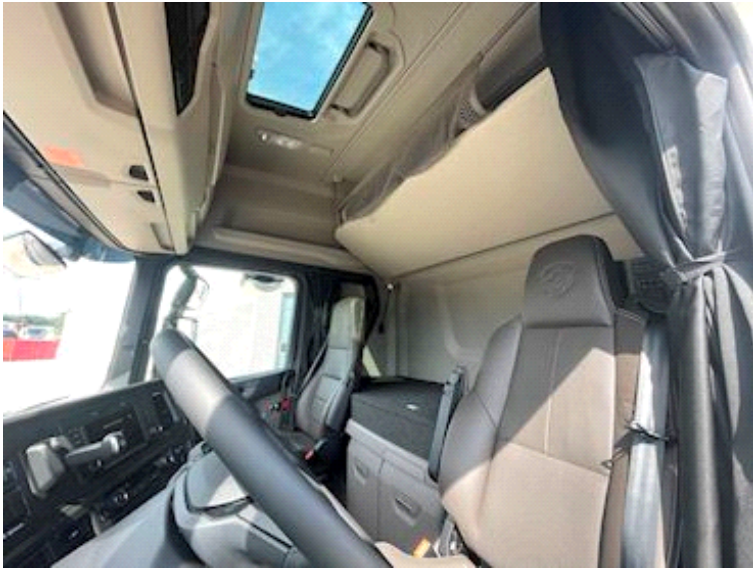

Nye og brugte containere
Mere end 100 enheder!