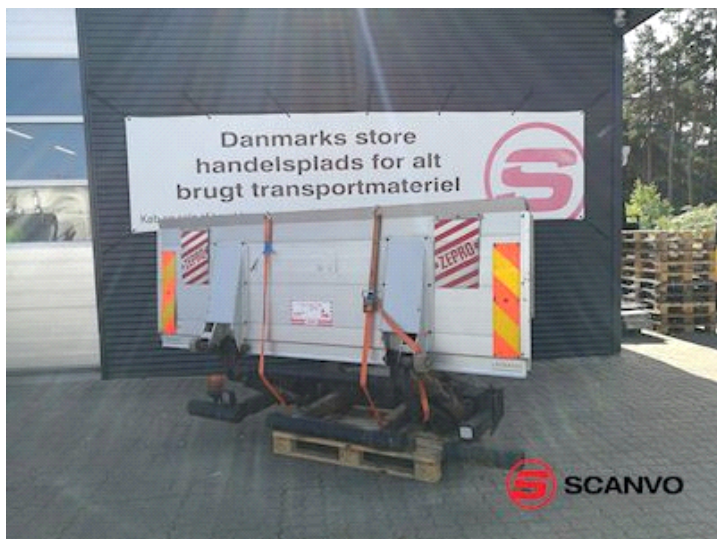

Zepro Z150-155 MA, Lift

Scanvo Trucks Danmark A/S
Hårup Skovvej 7, Hårup
8600 Silkeborg

Sælger
Salgsafdeling
salg@scanvo.dk
+45 8724 4370
+45 3046 2148 / 2498 2148 / 2497 2148

| Basis | | Registration | |
|-------|-----------|--------------|------|
| Type | Tail lift | Model year | 2009 |
| Aksel | | | |
| Stand | Fine | | |

Beskrivelse

Zepro 1500 kg lift with folding ALU plate model Z150-155 MA year 2009 disassembled from chassis-operable-condition with normal wear and tear

In addition, we have a lot of used lifts in stock as well as many loose parts such as steel and aluminum lift plates and lifting 7 tilt cylinders