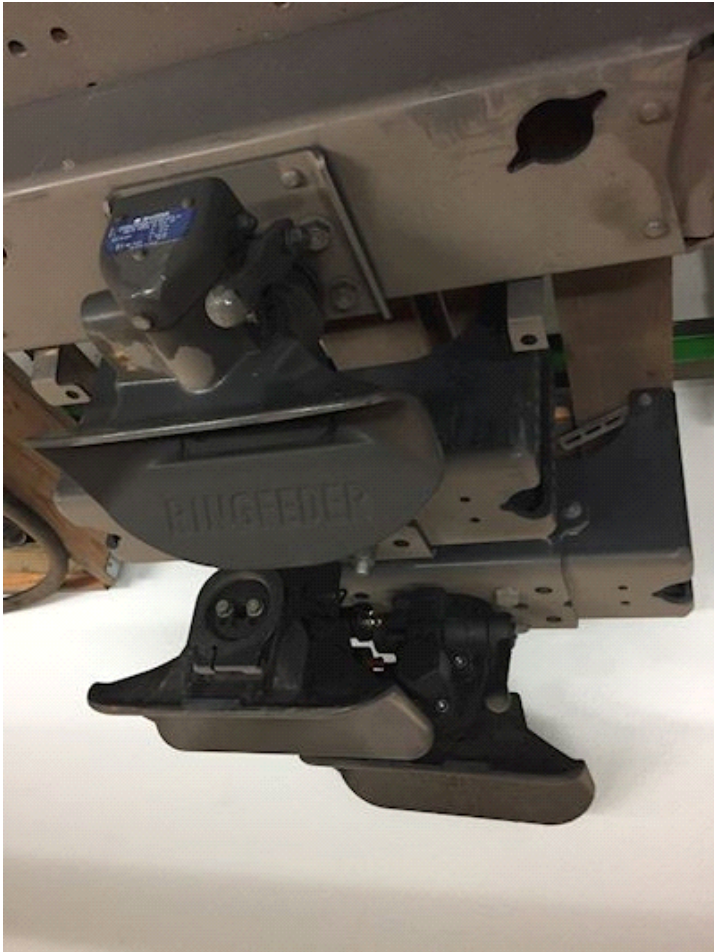

Various 38mm hænger / påhængsvogns træk, Extras

Basis		Registration	
Type	Spare parts	Ref. no.	38mm hængertræk
Aksel			
Stand	Very fine		

Beskrivelse

We have a part disassembled new
 Ringfeder model 249688 swivel model D-value 137kN and new Ringfeder model 221136 D value 100kN
 In addition, we also have used VBG hanger / trailer drive which can be delivered at a good price
 contract our foreman Dan Timmermann at tel. 87244370 or 40192896